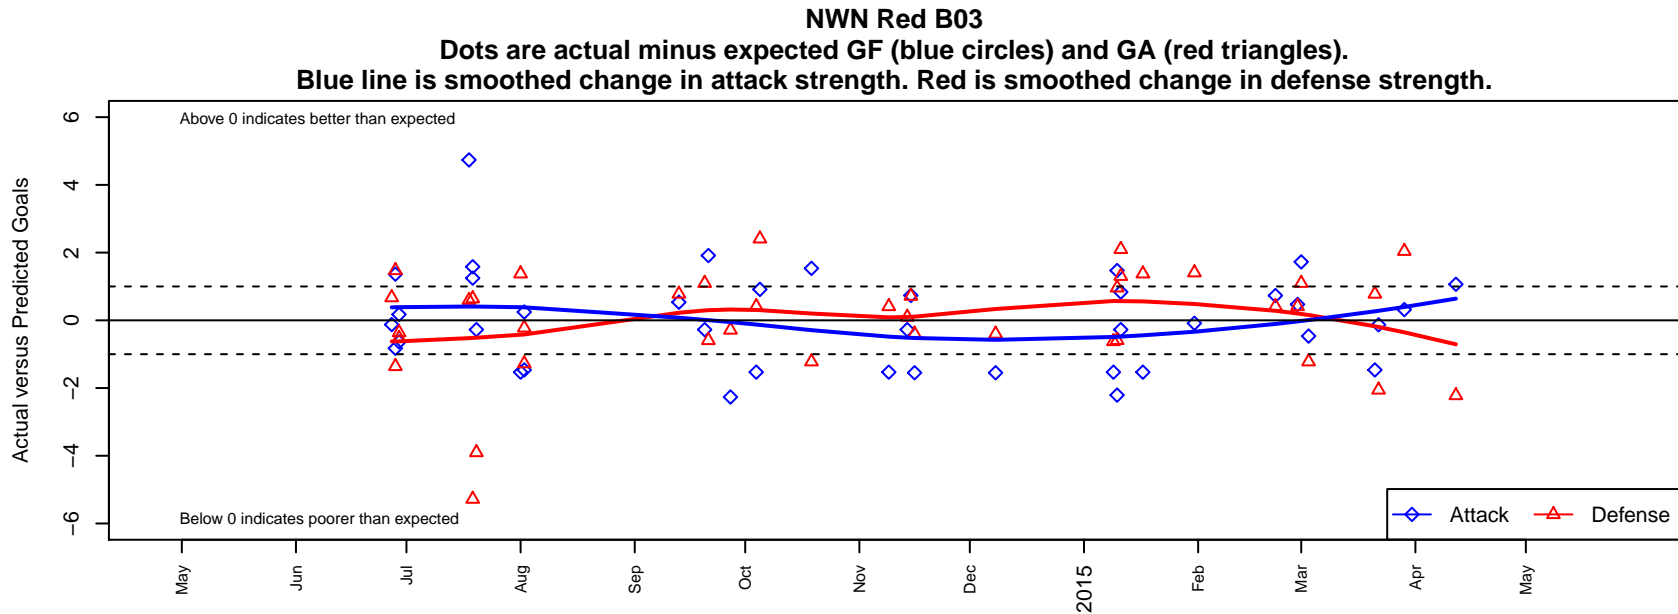

NWN Red B03

NW Nationals
 Mountlake Terrace, WA
 B03 total strength=764
 attack=1.02 defense=0.76
 fall league = RCL B03 Div 1
 spr league = Win RCL B03 Div 1

alt names used:
 14 NW Nationals B03 Red
 NWN B03 Red
 NORTHWEST NATIONALS NWN B03 RED (W
 NWN B03 Red A
 NW Nationals B03 Red
 NWN B03 Red A
 NWN B03 Red A

Venues played:
 2014 Baker Blast Premier U11
 2014 Beaverton Cup BU11 Gold
 2014 WA Rush Cup BU11 Gold U11
 2014 RCL B03 Div 1
 2014 PacNW Winter Classic Premier U11
 2014 Win RCL B03 Div 1
 2014 WYS Presidents Cup B03 Division 1

**attack and defense variance (black dot)
relative to other teams
and top 10 in region**

**attack and defense rating
relative to others at age
and all opponents in last 13 months**

Performance relative to 13 month average