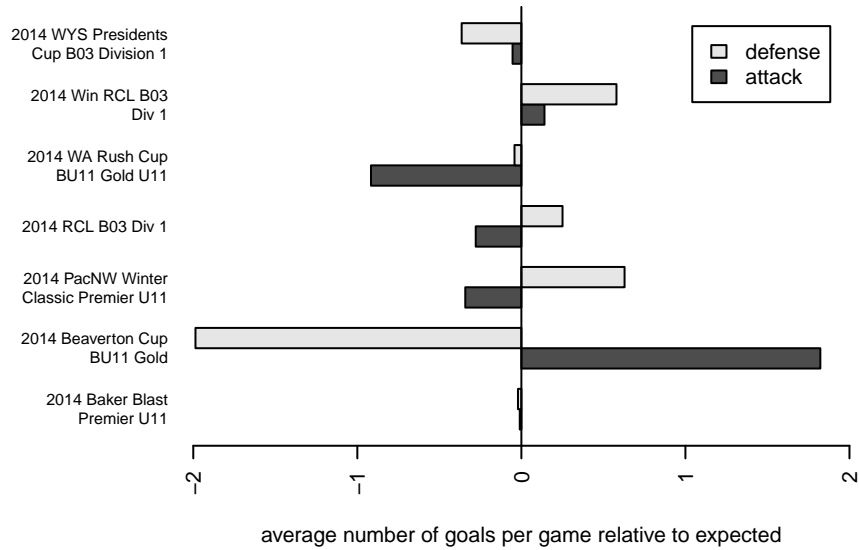

NWN Red B03

NW Nationals
 Mountlake Terrace, WA
 B03 total strength=764
 attack=1.02 defense=0.76
 fall league = RCL B03 Div 1
 spr league = Win RCL B03 Div 1

alt names used:
 14 NW Nationals B03 Red
 NWN B03 Red
 NORTHWEST NATIONALS NWN B03 RED (W
 NWN B03 Red A
 NW Nationals B03 Red
 NWN B03 Red A
 NWN B03 Red A

Venues played:
 2014 Baker Blast Premier U11
 2014 Beaverton Cup BU11 Gold
 2014 WA Rush Cup BU11 Gold U11
 2014 RCL B03 Div 1
 2014 PacNW Winter Classic Premier U11
 2014 Win RCL B03 Div 1
 2014 WYS Presidents Cup B03 Division 1

**attack and defense variance (black dot)
relative to other teams
and top 10 in region**

**attack and defense rating
relative to others at age
and all opponents in last 13 months**

Performance relative to 13 month average