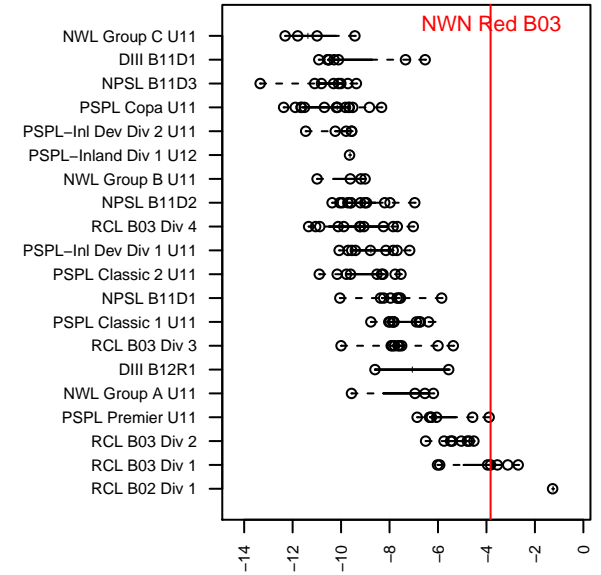

NWN Red B03

NW Nationals
 Mountlake Terrace, WA
 B03 total strength=764
 attack=1.02 defense=0.76
 fall league = RCL B03 Div 1
 spr league = Win RCL B03 Div 1

alt names used:
 14 NW Nationals B03 Red
 NWN B03 Red
 NORTHWEST NATIONALS NWN B03 RED (W
 NWN B03 Red A
 NW Nationals B03 Red
 NWN B03 Red A
 NWN B03 Red A

Venues played:
 2014 Baker Blast Premier U11
 2014 Beaverton Cup BU11 Gold
 2014 WA Rush Cup BU11 Gold U11
 2014 RCL B03 Div 1
 2014 PacNW Winter Classic Premier U11
 2014 Win RCL B03 Div 1
 2014 WYS Presidents Cup B03 Division 1

**attack and defense variance (black dot)
relative to other teams
and top 10 in region**

**attack and defense rating
relative to others at age
and all opponents in last 13 months**

Performance relative to 13 month average